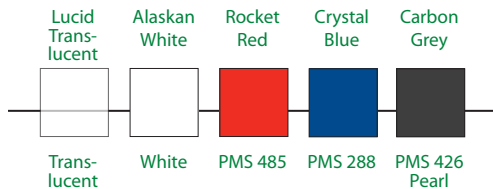

Alaskan White

White

Rocket Red

PMS 485

Crystal Blue

PMS 288

Carbon Grey

PMS 426 Pearl

RAPTURE

750ML PREMIUM PROMOTIONAL SPORTS BOTTLE

- Flip-Top Lid
- Soft Squeeze
- BPA Free
- Compact
- Clearview Strip

[BACK TO CONTENTS](#)

THE 750ML RAPTURE BOTTLES ARE AVAILABLE IN THESE COLOURS

Lucid Translucent	Alaskan White	Sunset Orange	Rocket Red	Crystal Blue	Demented Blue	Cactus Green	Alluring Alloy	Carbon Grey
Translucent	White	PMS 021	PMS 485	PMS 288	PMS 300	PMS 356	PMS 877	PMS 426 Pearl

CLIP ON LID COLOURS FOR RAPTURE BOTTLES

Alaskan White	Ballistic Blue	Black	Cactus Green	Cosmic Yellow	Lucid Translucent	Rocket Red
White	PMS 286	Black	PMS 356	Process Yellow	Translucent	PMS 485

TEAMSTER

800ML PREMIUM PROMOTIONAL SPORTS BOTTLES

- Hygienic Lip-Free Action
- Soft Squeeze
- BPA Free
- Light Weight
- Clearview Strip

BACK TO CONTENTS

THE 800ML TEAMSTER BOTTLES ARE AVAILABLE IN THESE COLOURS

LID COLOURS FOR TEAMSTER BOTTLE