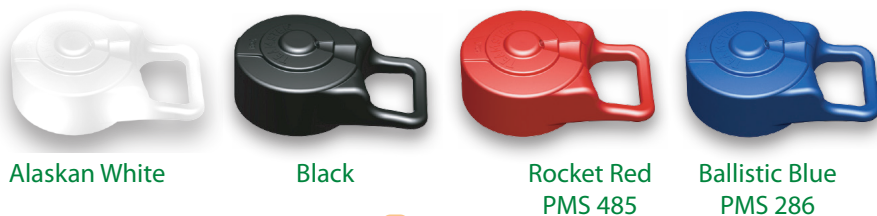

CLIP ON LID COLOURS FOR RAPTURE BOTTLES

Alaskan White	Ballistic Blue	Black	Cactus Green	Cosmic Yellow	Lucid Translucent	Rocket Red
White	PMS 286	Black	PMS 356	Process Yellow	Translucent	PMS 485

TEAMSTER

800ML PREMIUM PROMOTIONAL SPORTS BOTTLES

- Hygienic Lip-Free Action
- Soft Squeeze
- BPA Free
- Light Weight
- Clearview Strip

BACK TO CONTENTS

THE 800ML TEAMSTER BOTTLES ARE AVAILABLE IN THESE COLOURS

LID COLOURS FOR TEAMSTER BOTTLE

BUDGET

650ML AND 800ML
ECONOMICAL PROMOTIONAL
SPORTS BOTTLES

- BPA Free
- Large 53mm Opening
- Squeezable
- Economical

BACK TO
CONTENTS

THE BUDGET BOTTLES ARE AVAILABLE IN THESE LIMITED COLOURS

650ML

Alaskan White	Lucid Trans-lucent	Jet Black Pearl
White	Trans-lucent	Black Pearl