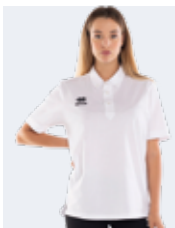

## 2027 CLASS

Adult **GM2D0C** S-3XL  
Junior **GM2D1C** XS

     
COTTON 1186 - 100% cotton

- Manica a giro con polso in tessuto
- Collo polo con 2 bottoni
- Spacchetti laterali sul fondo

- Set-in sleeves with fabric cuff
- Polo collar with 2 buttons
- Side splits at the bottom