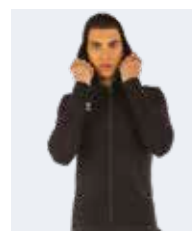

## 2029 PHILIP

Adult **FG0A0Z** S-3XL  
Junior **FG0A1Z** XS

SUPERGA 92% cotton 8% elastane - 200 g/mq

- Felpa con cerniera full-zip e cappuccio
- Polsini e fascione in felpa
- Tasche laterali

- Full-zip hoodie
- Fleece cuffs and waistband
- Side pockets