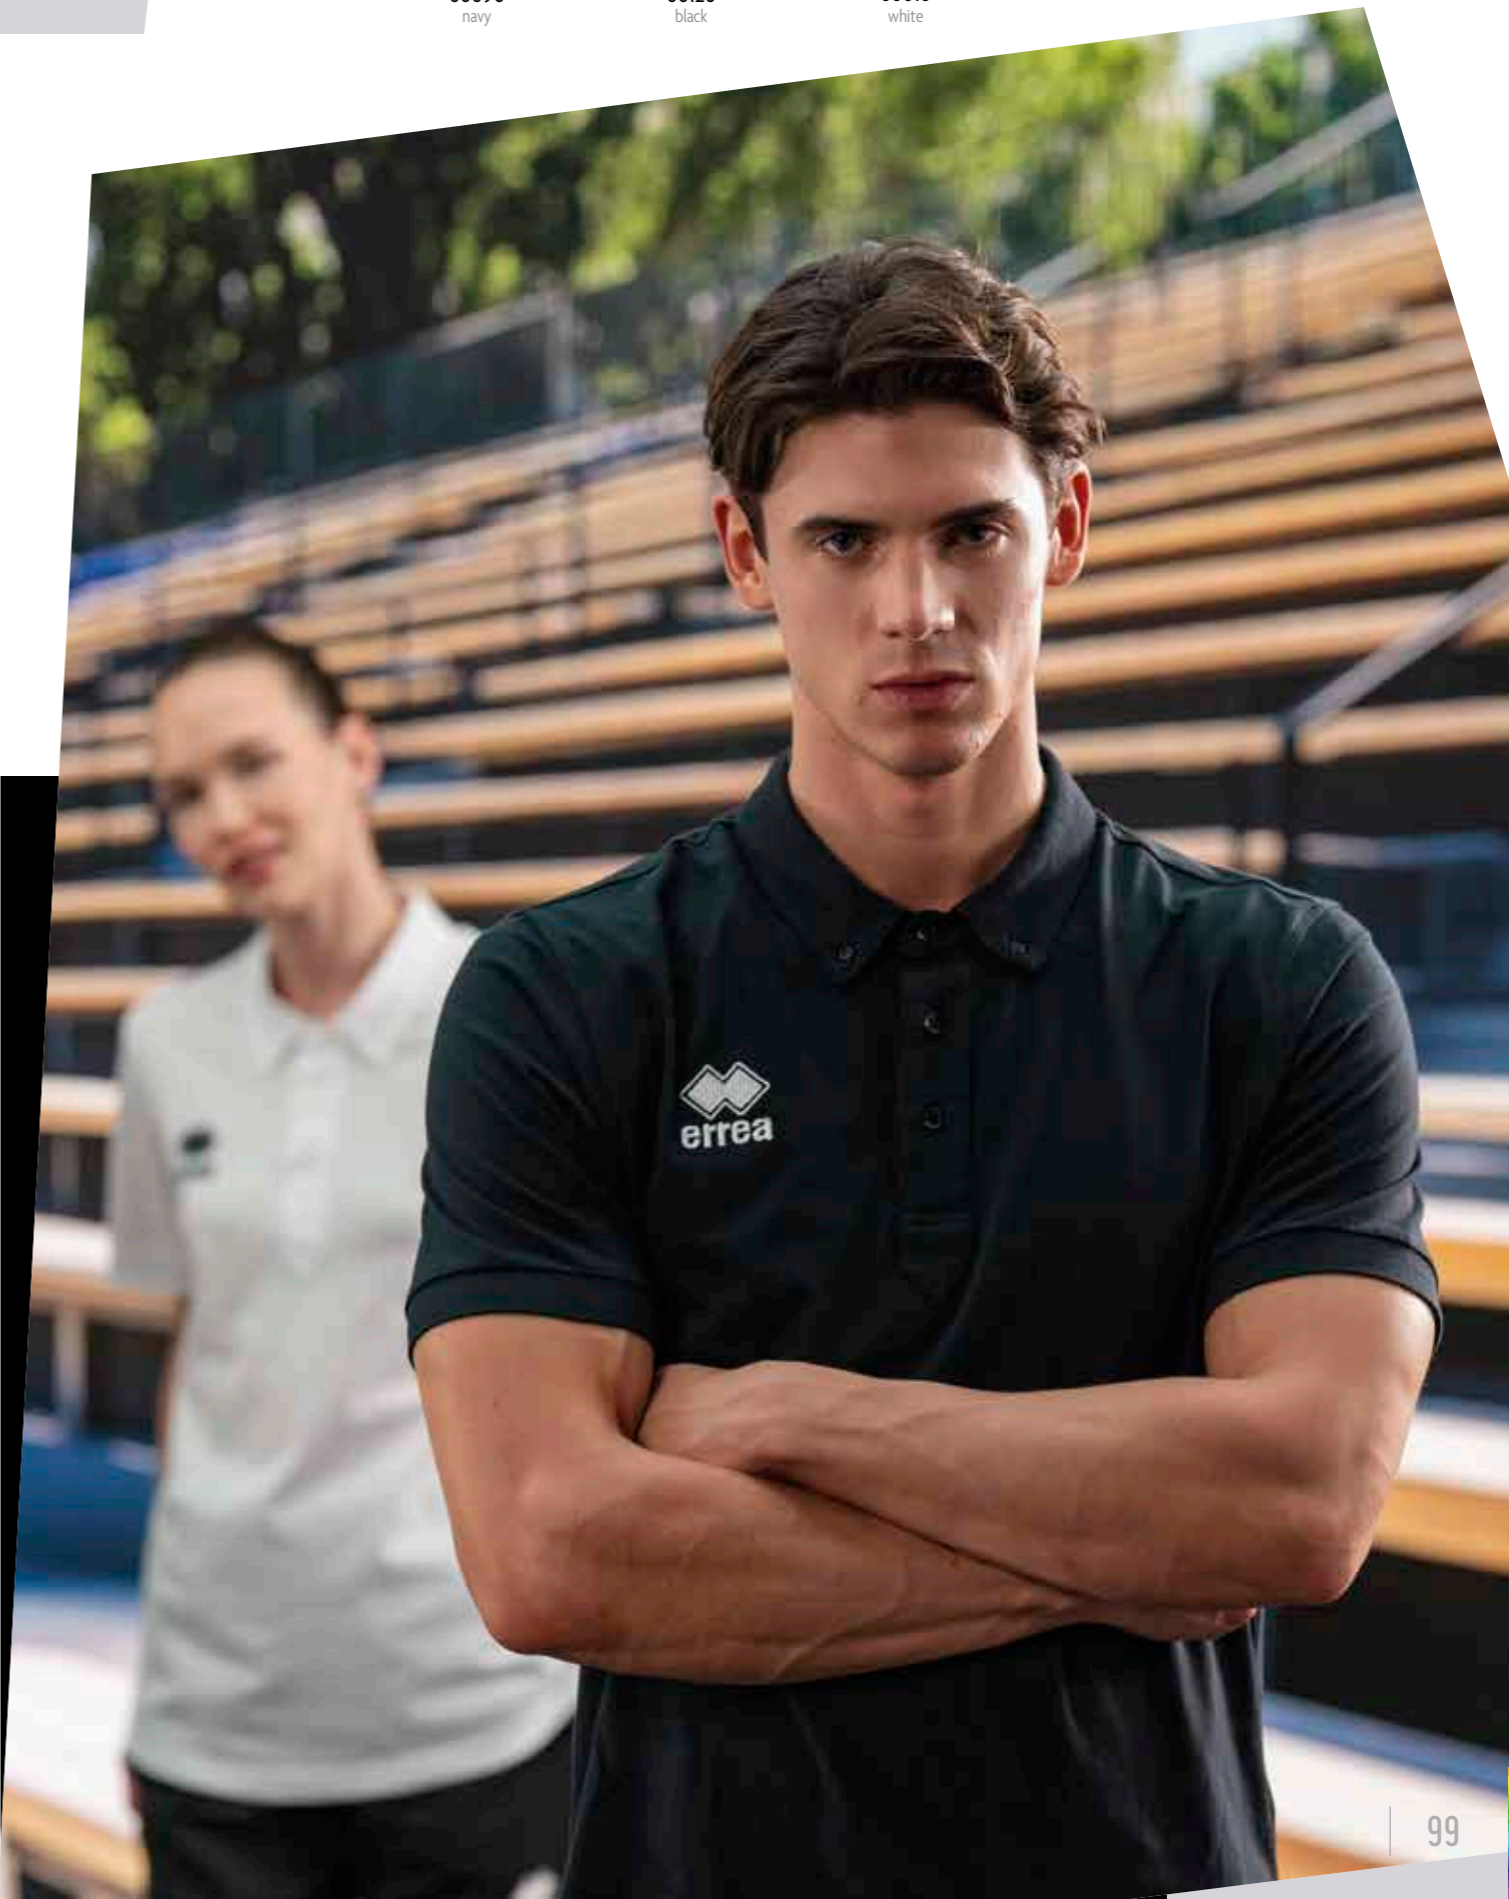

## 2027 CLASS

Adult **GM2D0C** S-3XL  
Junior **GM2D1C** XS

     
COTTON 1186 - 100% cotton

- Manica a giro con polso in tessuto
- Collo polo con 2 bottoni
- Spacchetti laterali sul fondo

- Set-in sleeves with fabric cuff
- Polo collar with 2 buttons
- Side splits at the bottom