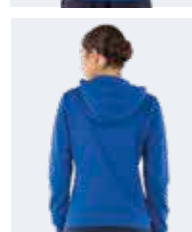

2029 WITA

Adult **FG0N0Z** S-3XL
Junior **FG0N1Z** XS

KAMELIA 80% cotton 20% polyester - 290 g/mq

• Felpa con cerniera full-zip e cappuccio regolabile con laccioli

• Polsini e fascione in costina elasticizzata
• Tasche laterali

• Full-zip Hoodie with adjustable drawstring hood
• Stretched ribbed cuffs and waistband
• Side pockets

• Sweat zippée et capuche réglable à lacets
• Poignets et bande en bord-côte
• Poches latérales