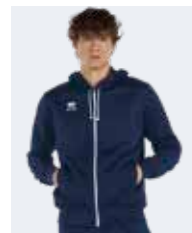

2029 JACOB

Adult **FG0X0Z** S>5XL
Junior **FG0X1Z** YXS-XXS-XS

BASIC 100% polyester - 200 g/mq

- Felpa con cerniera full-zip e cappuccio regolabile con laccioli
- Polsini e fascione in costina elasticizzata
- Interno cappuccio in Mesh
- Full-zip Hoodie with adjustable drawstring hood
- Stretched ribbed cuffs and waistband
- Mesh inner hood
- Veste avec capuche réglable avec lacets et zip de haut en bas
- Poignets et bande à la taille en bord-côte
- Tissu à l'intérieur du capuche en Mesh