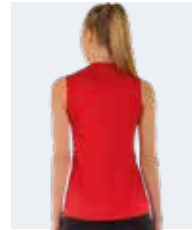

08140
black/white/anthracite

SPECIAL ORDER

CORDELL

IT FITS LIKE T-MOTHY SLEEVELESS

Adult **PMLZ3S** S-3XL
Junior **PMLZ4S** YXS-XXS-XS

MIN. 50 PCS
min. 10 per size
with multiples of 2

2026 CARRY

Adult **GM1G0S** S-3XL
Junior **GM1G1S** YXS-XXS-XS

MUNDIAL 100% polyester - 145 g/mq
SKIN 100% polyester - 125 g/mq

- Maglia smanicata con collo a giro e parasudore interno elastico
- Inserto sbieco in tessuto Skin
- Fondo maglia con orlo
- Sleeveless shirt with crew neck and stretched inner neck tape
- Skin fabric inserts and bias binding
- Hemmed shirt bottom