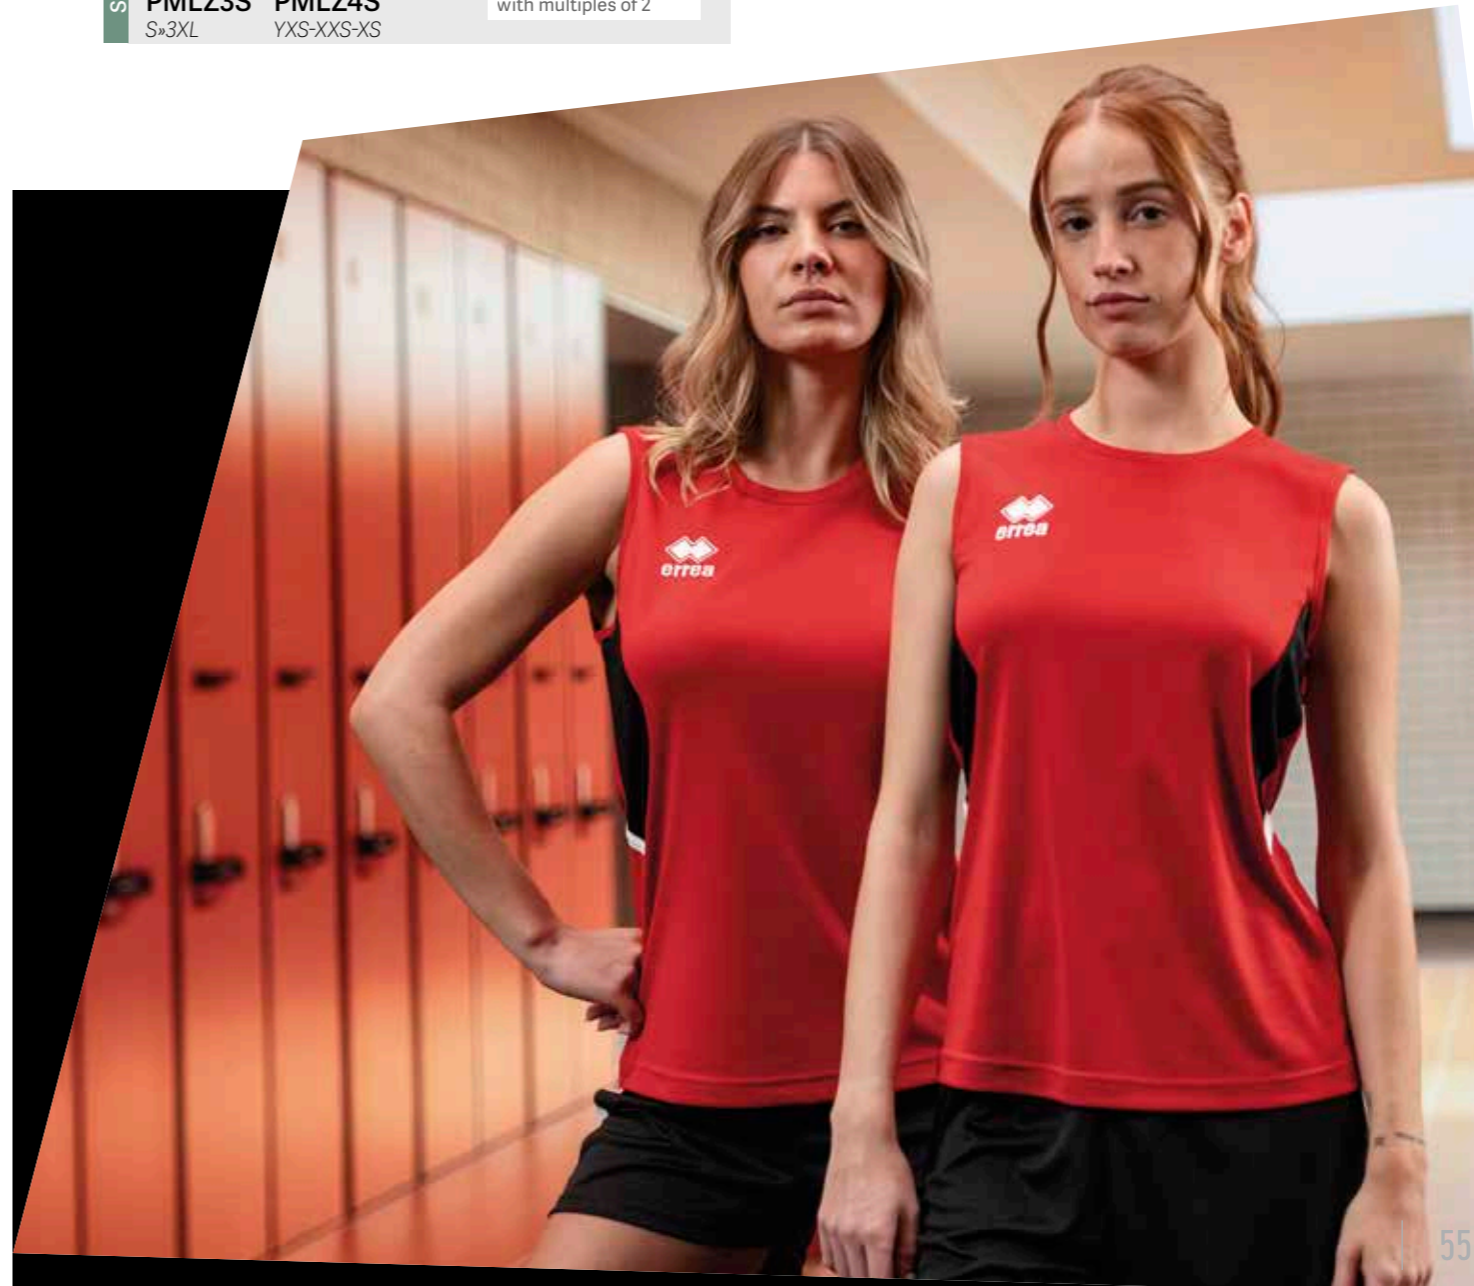

2026 CARRY

Adult **GM1G0S** S-3XL
Junior **GM1G1S** YXS-XXS-XS

MUNDIAL 100% polyester - 145 g/mq
SKIN 100% polyester - 125 g/mq

- Maglia smanicata con collo a giro e parasudore interno elastico
- Inserto sbieco in tessuto Skin
- Fondo maglia con orlo
- Sleeveless shirt with crew neck and stretched inner neck tape
- Skin fabric inserts and bias binding
- Hemmed shirt bottom

- Maillot sans manches avec col rond et bande de propreté interne élastique
- Empiècements et biais en tissu Skin
- Bas du maillot avec ourlet