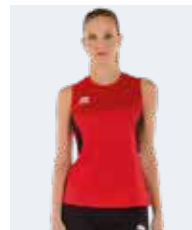

08140
black/white/anthracite

SPECIAL ORDER

CORDELL

IT FITS LIKE T-MOTHY SLEEVELESS

Adult **PMLZ3S** S-3XL
Junior **PMLZ4S** YXS-XXS-XS

MIN. 50 PCS
min. 10 per size
with multiples of 2

2026 CARRY

Adult **GM1G0S** S-3XL
Junior **GM1G1S** YXS-XXS-XS

MUNDIAL 100% polyester - 145 g/mq
SKIN 100% polyester - 125 g/mq

- Maglia smanicata con collo a giro e parasudore interno elastico
- Inserto sbieco in tessuto Skin
- Fondo maglia con orlo
- Sleeveless shirt with crew neck and stretched inner neck tape
- Skin fabric inserts and bias binding
- Hemmed shirt bottom