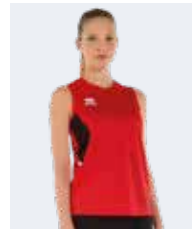

08140
black/white/anthracite

SPECIAL ORDER

CORDELL

IT FITS LIKE T-MOTHY SLEEVELESS

Adult **PMLZ3S** S-3XL
Junior **PMLZ4S** YXS-XXS-XS

MIN. 50 PCS
min. 10 per size
with multiples of 2

2026 CARRY

Adult **GM1G0S** S-3XL
Junior **GM1G1S** YXS-XXS-XS

MUNDIAL 100% polyester - 145 g/mq
SKIN 100% polyester - 125 g/mq

- Maglia smanicata con collo a giro e parasudore interno elastico
- Inserto sbieco in tessuto Skin
- Fondo maglia con orlo
- Sleeveless shirt with crew neck and stretched inner neck tape
- Skin fabric inserts and bias binding
- Hemmed shirt bottom